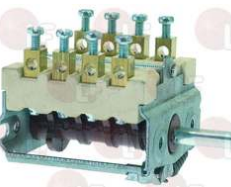

3057216 SELECTOR SWITCH 0-1 POSITIONS

contact capacity 16A 230V - max 150°C
D-shaped pin 6x4.6 mm
for Panini grill electric (FB FABBA) - Series E
Series S