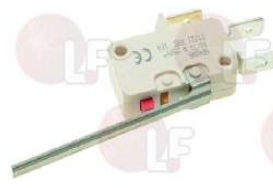

Suitable for:

Suitable for:

3240406 MICROSWITCH 10A 250V

3240820 MICROSWITCH 16A 250V