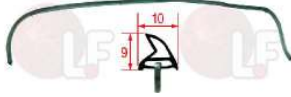

Suitable for:

5028247 OVEN DOOR GASKET 700x410 mm

made of silicone elastomer
with fastening clips - 3 sides
profile dimensions 10x9 mm
COLOUR BLACK
for BUILT-IN OVEN series 650
for Oven under cooktop (EMMEPI) - Series 650

EMMEPI C10089

Suitable for:

3786014 OVEN DOOR GASKET 860x360 mm

made of silicone elastomer
with fastening clips - 3 sides
profile dimensions 12x10 mm
COLOUR BLACK
for Oven under cooktop (EMMEPI) - Series 700-MAXI

EMMEPI C10091

Grids for kitchen

3185252 PAN SUPPORT GRID 390x362 mm

for COOKING RANGE 900
for Pot stove (EMMEPI) - Series 900

EMMEPI C00460

EMMEPI C00860

3185068 PAN SUPPORT GRID 445x355 mm

for Pot stove (MBM) - Series MAGISTRA

EMMEPI 100086

3354015 GRID REDUCER FOR MOKA 180x180 mm

made of chrome plated iron
for Pot stove (MBM) - Series MAGISTRA
for Pot stove gas (MBM) GFB1S - GFB2S - GFB3S

EMMEPI 100477

3185251 PAN SUPPORT GRID 560x278 mm

for Pot stove (EMMEPI) - Series 600 - Series 650
Series 700

EMMEPI C10078