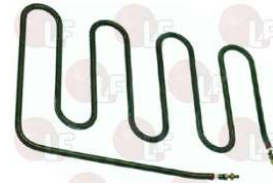

EMMEPI 809922

3355328 HEATING ELEMENT 1200W 230V TOP
length 265 mm - width 170 mm
for Panini grill electric (SILANOS) MEDIA RIGATA