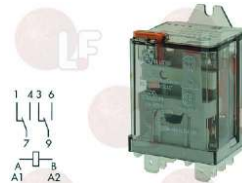

EMMEPI 8C0221

Relays

- 3351007 MINI RELAY 55.32 10A 240V 50/60Hz**
 2 switching contacts
 manual push-button

EMMEPI 809015

- 3351021 RELAY 62.82 16A 230V 50/60Hz**
 2 switching contacts

EMMEPI 809863

- 3351008 RELAY 62.83 16A 230V 50/60Hz**
 3 switching contacts