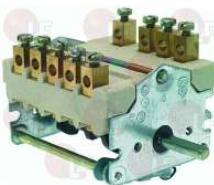

EMMEPI C00214

EMMEPI 806160

3057092 SELECTOR SWITCH 0-6 POSITIONS
contact capacity 16A 250V - max 150°C
D-shaft $\varnothing$ 6x4.6 mm
for Kitchen electric (KÜPPERSBUSCH) - Series FEH