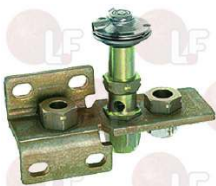

EMMEPI 830792

EMMEPI 808365

3020012 TWO-FLAME PRINTED PILOT BURNER SIT
without sparking plug, gas nozzle and gasket
thermocouple fitting included
for Bain-marie gas (MBM) GBM45 - GMB90
for Bratt pan gas (ZANUSSI) - Series H900

3020040 PILOT JET $\varnothing$ 0.30 mm