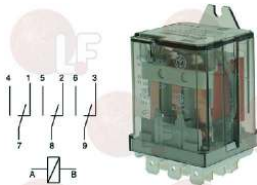

EMMEPI 8C0221

Relays

- 3351007 MINI RELAY 55.32 10A 240V 50/60Hz**
 2 switching contacts
 manual push-button

EMMEPI 809015

- 3351021 RELAY 62.82 16A 230V 50/60Hz**
 2 switching contacts

EMMEPI 809863

- 3351008 RELAY 62.83 16A 230V 50/60Hz**
 3 switching contacts