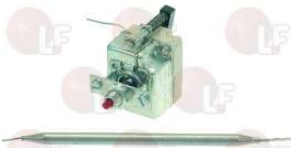

EMMEPI C00563

3444352 SINGLE-PHASE THERMOSTAT 130°C
with manual reset
covered capillary length 870 mm - 16A 250V
bulb $\varnothing$ 6x129 mm
for Bain-marie (BERTO'S) BM55E - BM70E