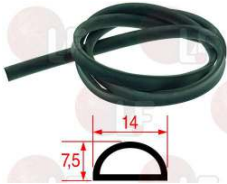

Gaskets for oven door

3786585 OVEN DOOR GASKET 1650 mm
made of silicone elastomer
profile dimensions 14x7.5 mm
COLOUR BLACK
for Oven under cooktop (MBM) - Series MEDIUM 70