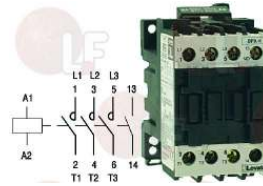

EMMEPI 807553

3446556 CONTACTOR LOVATO BG0910A
coil 9A 230V 50/60Hz 4Kw
3 normally open contacts
1 normally open auxiliary contact