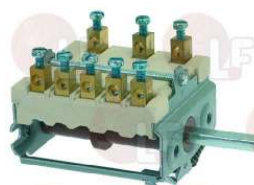

EMMEPI 807768

3057023 SELECTOR SWITCH 0-6 POSITIONS
 contact capacity 32A 250V - max 150°C
 D shaft \varnothing 6x4.6 mm
 for Bratt pan electric (COMETTO)
 for Hot plate electric (COMETTO)
 for Kitchen electric (EMMEPI) - Series 900
 for Pot stove electric (COMETTO)