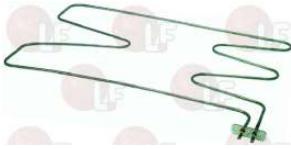

EMMEPI 809923

3755966 HEATING ELEMENT 2400W 220V
external \varnothing 190 mm - height 65 mm
flange 100x22 mm

EMMEPI 828041

Suitable for:

EMMEPI

3355214 HEATING ELEMENT 2500W 220V
length 530 mm - width 615 mm
flange 70x22 mm
for Kitchen electric (MBM) E4F