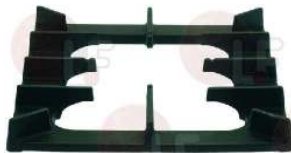

EMMEPI C10091

Grids for kitchen

3185252 PAN SUPPORT GRID 390x362 mm

for COOKING RANGE 900
for Pot stove (EMMEPI) - Series 900

EMMEPI C00460

EMMEPI C00860

3185068 PAN SUPPORT GRID 445x355 mm

for Pot stove (MBM) - Series MAGISTRA